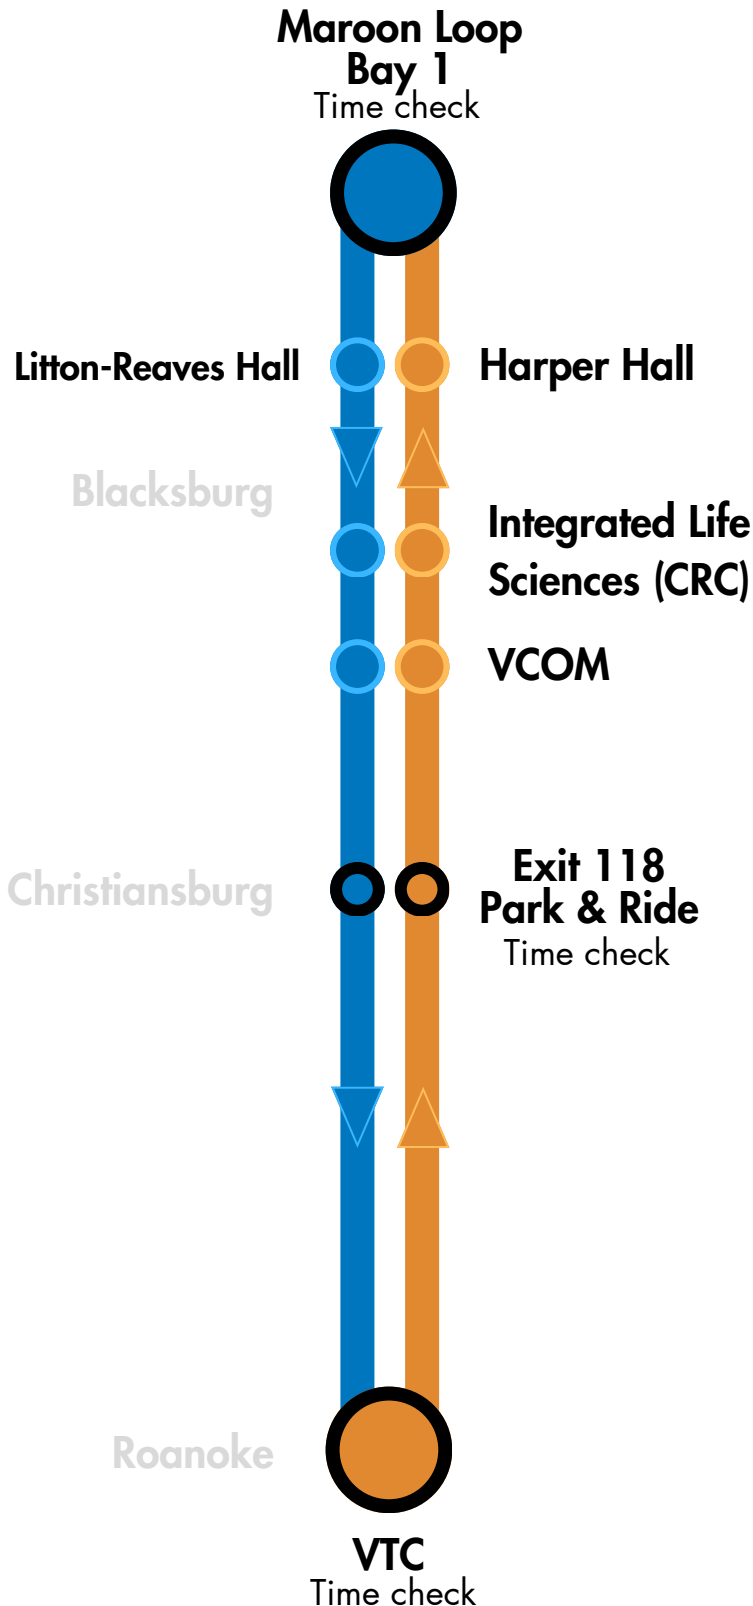

SMART WAY EXPRESS

IMPORTANT NOTICE

Effective Jan. 9, 2025
 Smart Way Express will not stop
 at the Life Sciences Building

FARES

FREE with Hokie Passport

\$4 - Regular

\$2 - Reduced*

\$120 - Unlimited Monthly

\$160 - Reduced Monthly*

Children 5 & younger are free

*Reduced fare is available to Medicare cardholders, persons age 65 and older, and disabled persons with proper identification obtained from Valley Metro

Smart Way Express Schedule

Monday - Friday

Roanoke to Blacksburg						Blacksburg to Roanoke					
VTC	Exit 118B	VCOM	CRC	Harper Hall	arrives at Maroon Loop #1	departs from Maroon Loop #1	Litton Reaves Hall	CRC	VCOM	Exit 118B	VTC
						6:30	6:35	6:40	6:41	6:55	7:30
6:20	7:00	7:10	7:11	7:25	7:30	7:45	7:50	7:55	7:56	8:10	8:45
7:40	8:20	8:30	8:31	8:45	8:50	9:05	9:10	9:15	9:16	9:30	10:05
9:30	10:10	10:20	10:21	10:35	10:40	11:20	11:25	11:30	11:31	11:45	12:20
11:15	11:55	12:05	12:06	12:20	12:25	1:25	1:30	1:35	1:36	1:50	2:25
12:30	1:10	1:20	1:21	1:35	1:40	2:00	2:05	2:10	2:11	2:25	3:00
2:35	3:15	3:25	3:26	3:40	3:45	4:00	4:08	4:10	4:11	4:25	5:00
4:15	4:55	5:05	5:06	5:20	5:25	5:35	5:40	5:45	5:46	5:56	6:35
5:15	5:55	6:05	6:06	6:20	6:25	7:00	7:08	7:10	7:11	7:25	8:00
6:45	7:25	7:30	7:31	7:41	7:45	7:45	7:50	7:55	7:56	8:05	8:45

AM times in light text

PM times in bold text

= Time check stop (all other times are approximate)

Live-track the Smart Way Express with the VMGO App
 Download from your app store or
 go to www.vmgoapp.com