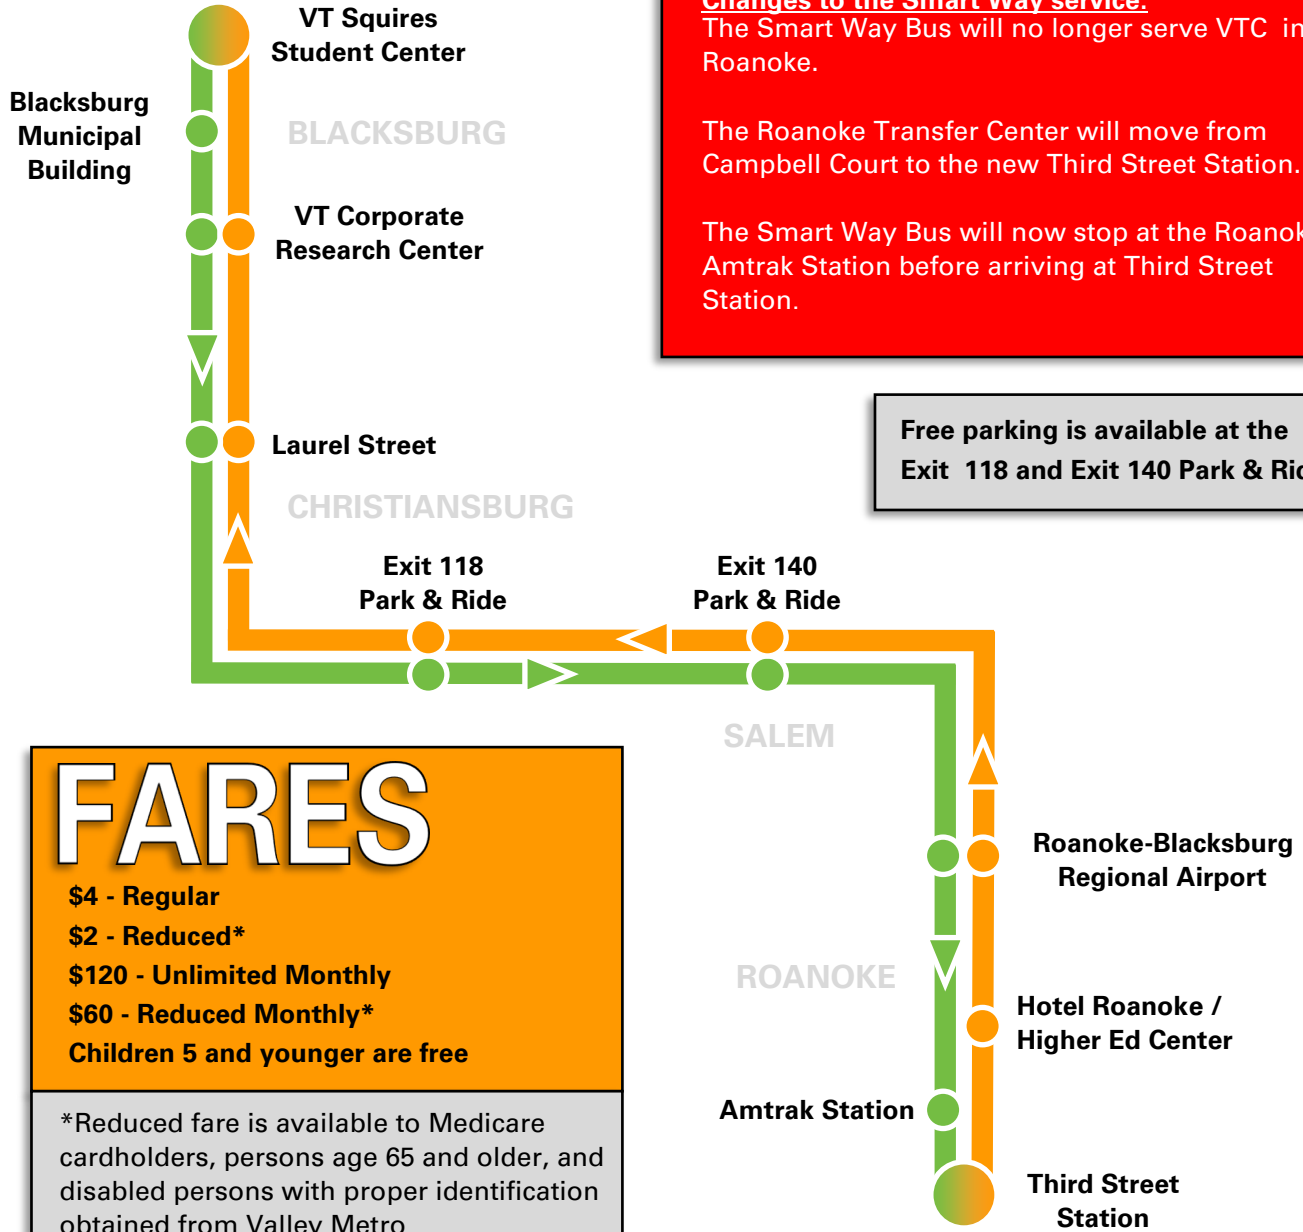

**IMPORTANT NOTICE**

**SMART WAY BUS SCHEDULE**  
 (effective February 28, 2022)

Changes to the Smart Way service:  
 The Smart Way Bus will no longer serve VTC in Roanoke.

The Roanoke Transfer Center will move from Campbell Court to the new Third Street Station.

The Smart Way Bus will now stop at the Roanoke Amtrak Station before arriving at Third Street Station.

Free parking is available at the Exit 118 and Exit 140 Park & Rides

# FARES

\$4 - Regular  
 \$2 - Reduced\*  
 \$120 - Unlimited Monthly  
 \$60 - Reduced Monthly\*  
 Children 5 and younger are free

\*Reduced fare is available to Medicare cardholders, persons age 65 and older, and disabled persons with proper identification obtained from Valley Metro

# TRANSIT CONNECTIONS

<b>Blacksburg Transit:</b> Exit 118, Laurel St., Corporate Research Center, Squires Student Center, Blacksburg Municipal Building	<b>Radford Transit:</b> Squires Student Center
<b>Greyhound:</b> Third Street Station	<b>VA Breeze:</b> Exit 118, Exit 140
	<b>Valley Metro:</b> Third Street Station, Airport