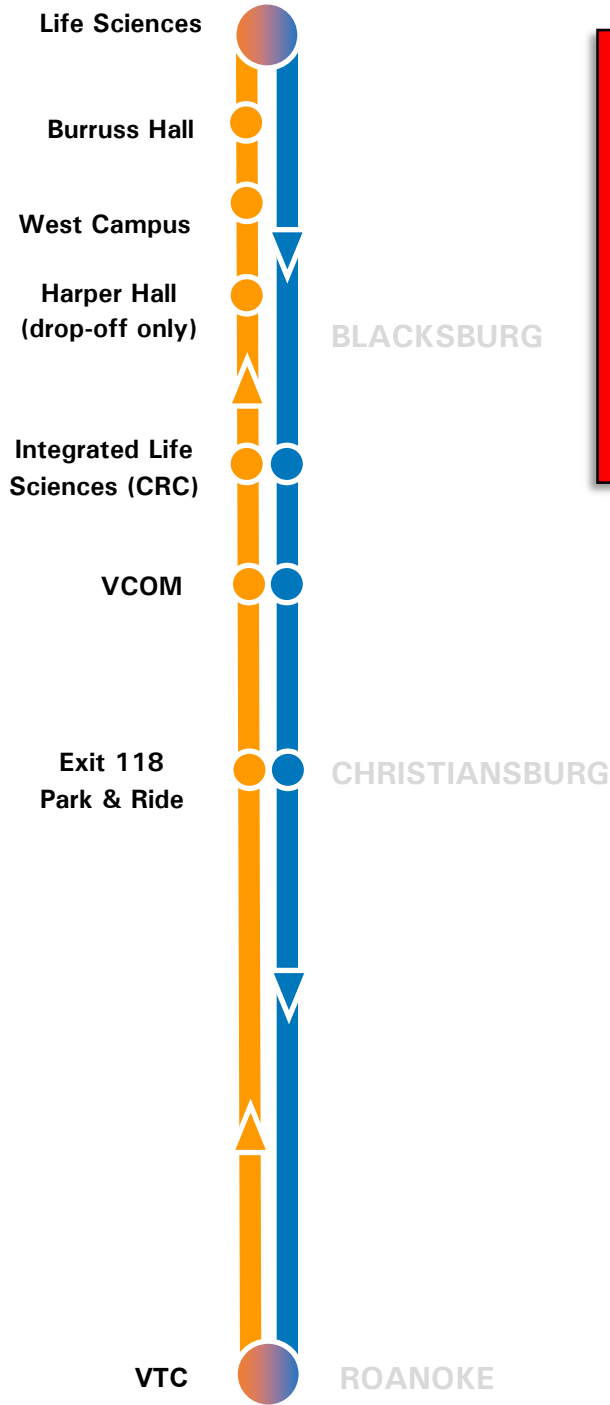

Smart Way Express

IMPORTANT NOTICE

SMART WAY EXPRESS ROUTE

(effective February 28, 2022)

Construction Detour:

End of the line has been moved to the Life Sciences Building parking lot.

Temporary stops have been added on West Campus Drive and at Harper Hall.

FARES

\$4 - Regular

\$2 - Reduced*

\$120 - Unlimited Monthly

\$60 - Reduced Monthly*

*Reduced fare is available to Medicare cardholders, persons age 65 and older, and disabled persons with proper identification obtained from Valley Metro.

Smart Way Express Schedule

MONDAY - FRIDAY

Roanoke to Blacksburg								Blacksburg to Roanoke				
VTC	Exit 118B	VCOM	CRC	Harper Hall	West Campus Drive	Burruss Hall	Life Sciences Building	Life Sciences Building	CRC	VCOM	Exit 118B	VTC
								6:30	6:40	6:41	6:55	7:30
6:20	7:00	7:10	7:11	7:19	7:20	7:25	7:30	7:45	7:55	7:56	8:10	8:45
7:40	8:20	8:30	8:31	8:39	8:40	8:45	8:50	9:05	9:15	9:16	9:30	10:05
9:30	10:10	10:20	10:21	10:29	10:30	10:35	10:40*	11:20	11:30	11:31	11:45	12:20
11:15	11:55	12:05	12:06	12:14	12:15	12:20	12:25	12:35	12:45	12:46	1:00	1:35
12:30	1:10	1:20	1:21	1:29	1:30	1:35	1:40*	2:35	2:45	2:46	3:00	3:35
2:30	3:10	3:20	3:21	3:29	3:30	3:35	3:40	3:55	4:05	4:06	4:20	4:55
3:45	4:25	4:35	4:36	4:44	4:45	4:50	4:55	5:15	5:25	5:26	5:40	6:15
5:15	5:55	6:05	6:06	6:14	6:15	6:20	6:25	6:35	6:45	6:46	7:00	7:35
6:30	7:10	7:20	7:21	7:29	7:30	7:33	7:35	7:35*	-	-	-	8:35
7:50	8:30	8:40	8:41	8:49	8:50	8:53	8:55	8:55*	-	-	-	10:00

AM times in light text

PM times in bold text

* Returns directly to VTC