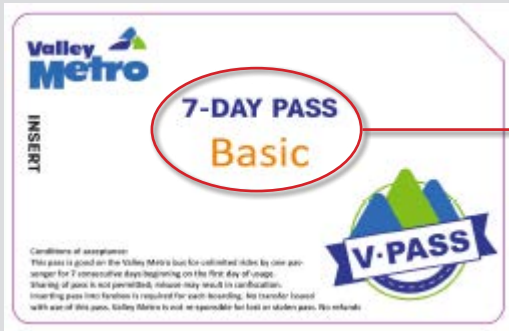

Is Here!

It's easier than ever to ride Valley Metro with our new V-Pass fare card system. Purchase daily, weekly, monthly cards, or try the new 15 Ride Pass for any duration. Visit Campbell Court to purchase or www.valleymetro.com to learn more.

V-PASS DURATION

- Purchase 24hr, 7-Day, 31-Day, or 15-Ride passes
- Cards are active for stated period after first use; not purchase date.

V-PASS SERVICE OPTIONS

- Purchase a V-Pass for either:
 - Valley Metro's Fixed Route service
 - NOT good on Smartway Bus service
 - The Smartway and Smartway Connector
 - 24hr/31 Day Smartway V-Pass good for ALL Valley Metro services
 - 15 Ride Smartway V-Pass ONLY good on Smartway Bus service