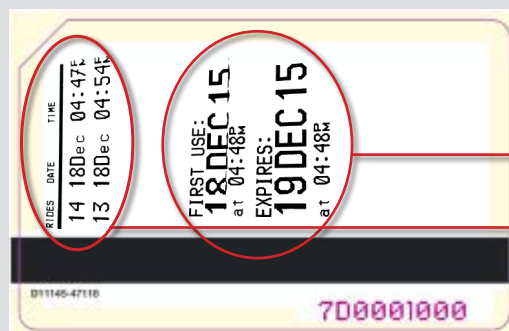

Is Here!

It's easier than ever to ride Valley Metro with our new V-Pass fare card system. Purchase daily, weekly, monthly cards, or try the new 15 Ride Pass for any duration. Visit Campbell Court to purchase or www.valleymetro.com to learn more.

V-PASS DURATION

- Purchase 24hr, 7-Day, 31-Day, or 15-Ride passes
- Cards are active for stated period after first use; not purchase date.

V-PASS SERVICE OPTIONS

- Purchase a V-Pass for either:
 - Valley Metro's Fixed Route service
 - NOT good on Smartway Bus service
 - The Smartway and Smartway Connector
 - 24hr/31 Day Smartway V-Pass good for ALL Valley Metro services
 - 15 Ride Smartway V-Pass ONLY good on Smartway Bus service